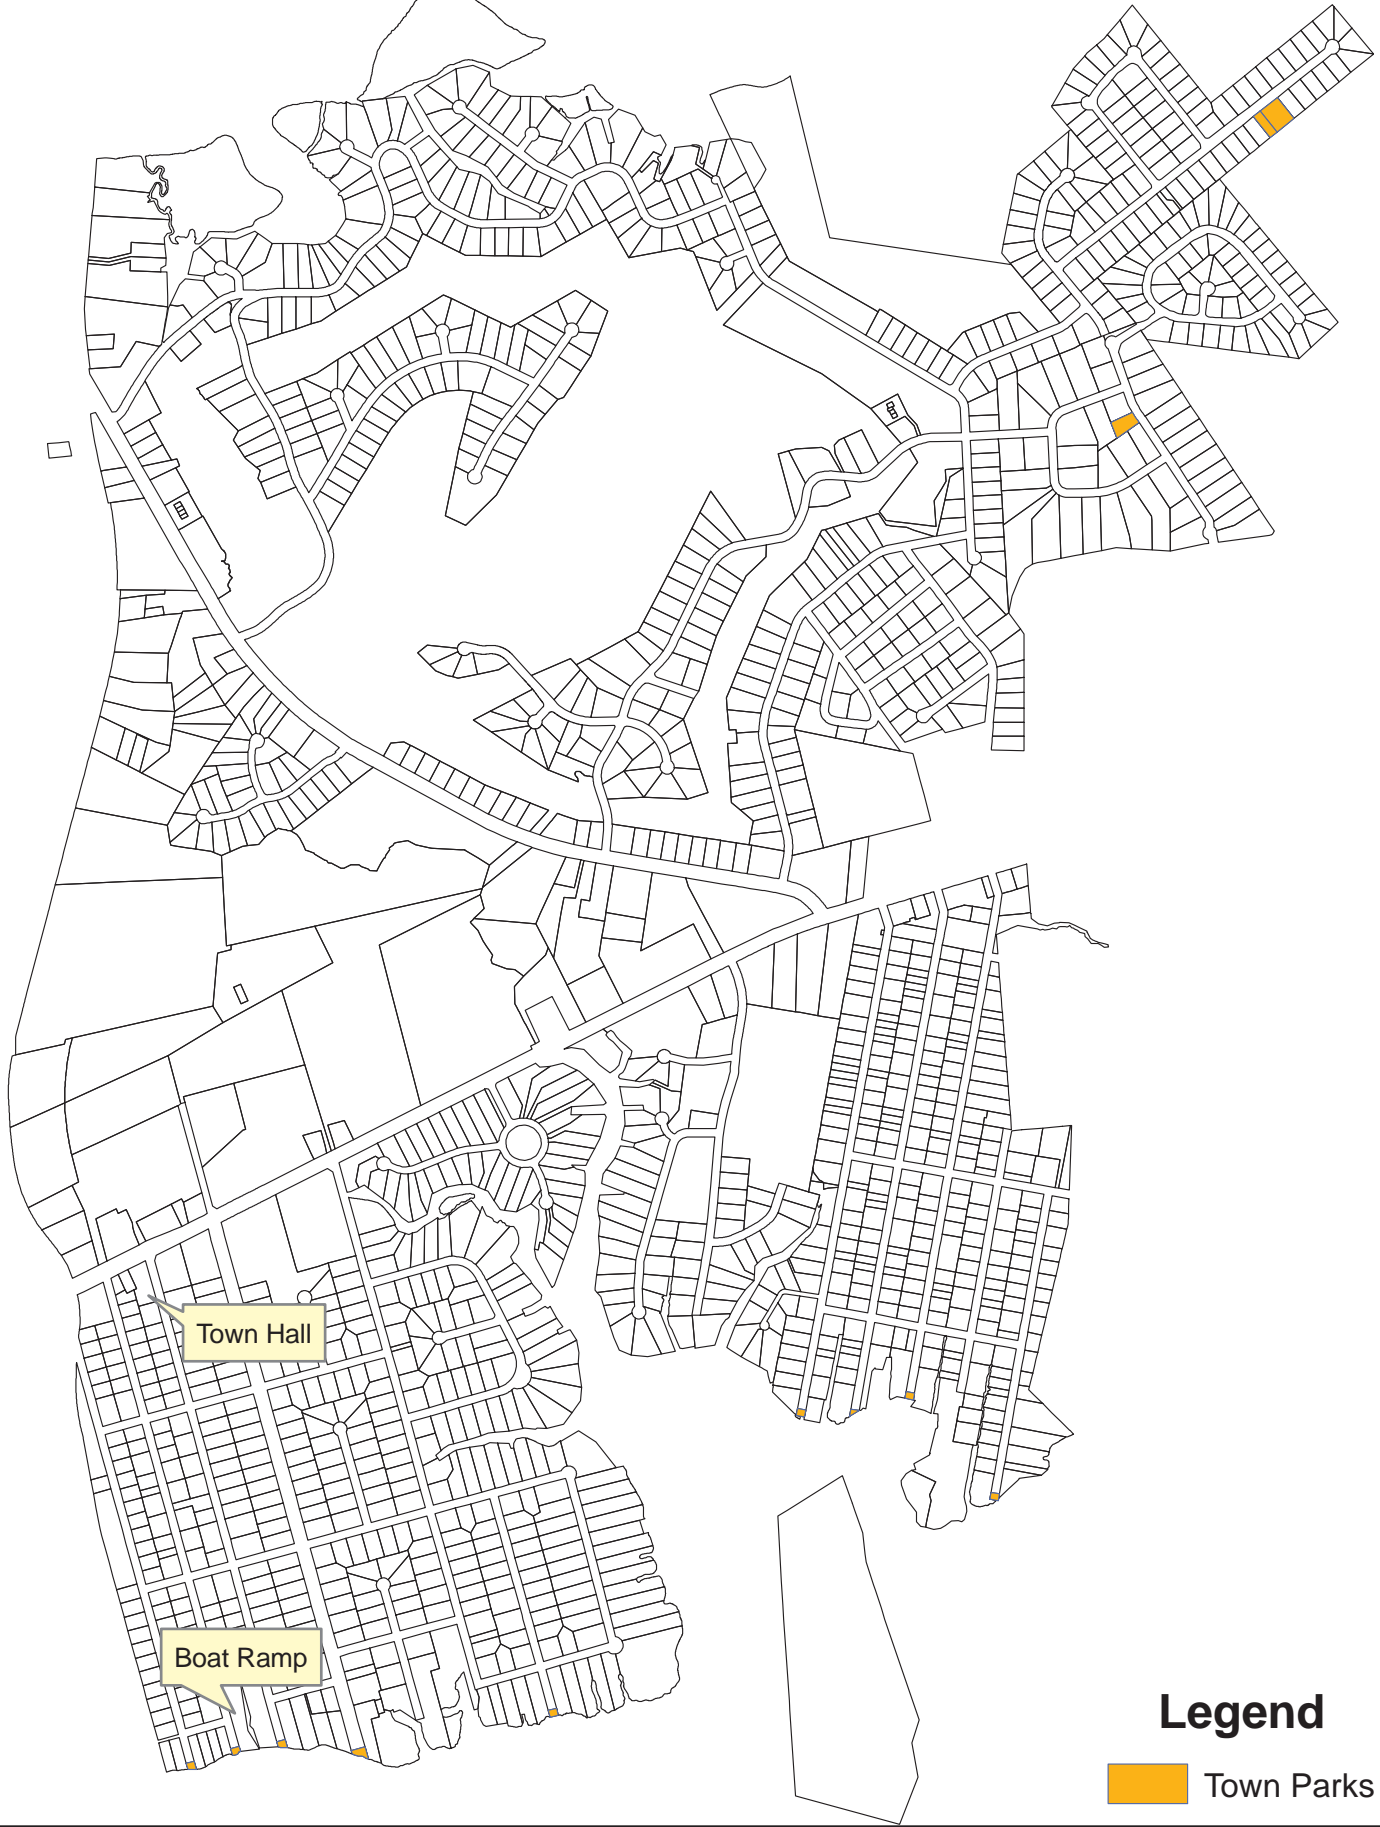

Cape Carteret Town Parks

Legend

 Town Parks